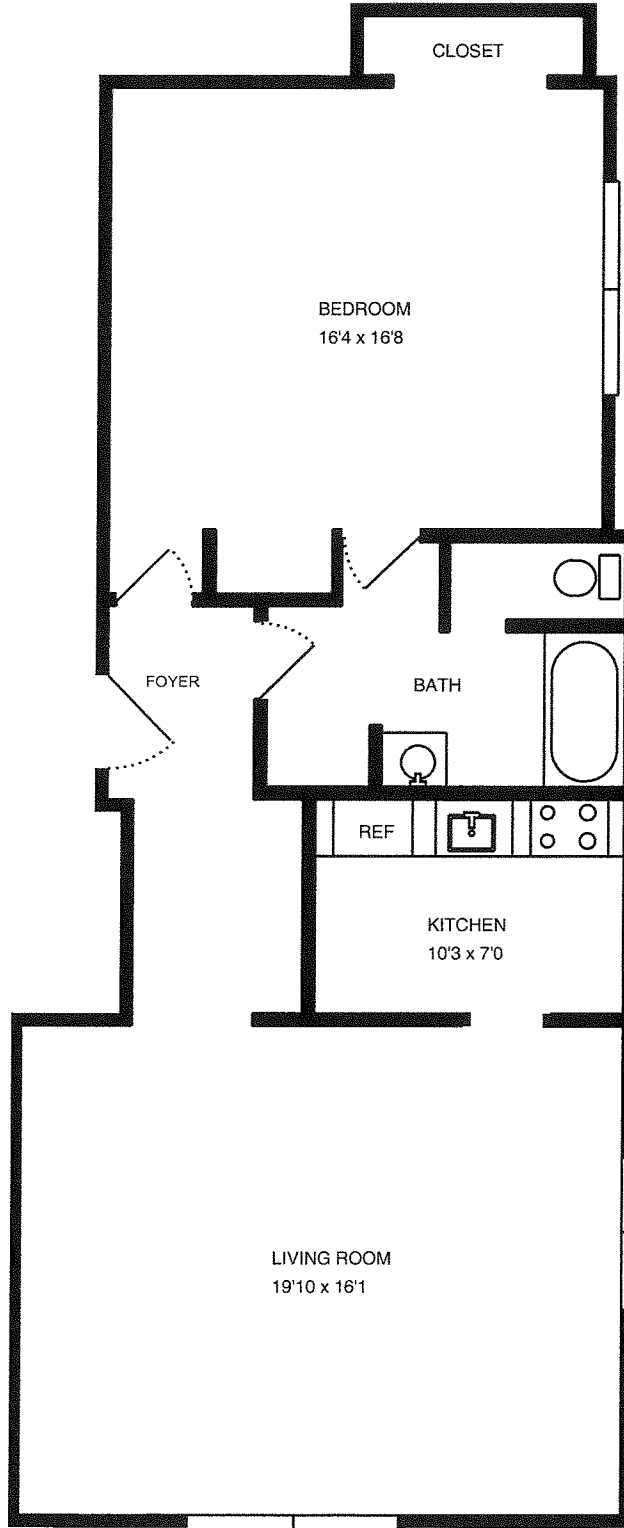

REAL ESTATE MEASURE

Website RE
Order #RE9800-3355
Measure #7332120
Measured 02/03/12

Property Address:
147 N Craig St
1br
pittsburgh, PA 15213

Total interior square footage on page: 818 sf

MeasureComp offers a limited warranty. For full details, please visit <http://www.measurecomp.com/RealEstateWarranty.htm>